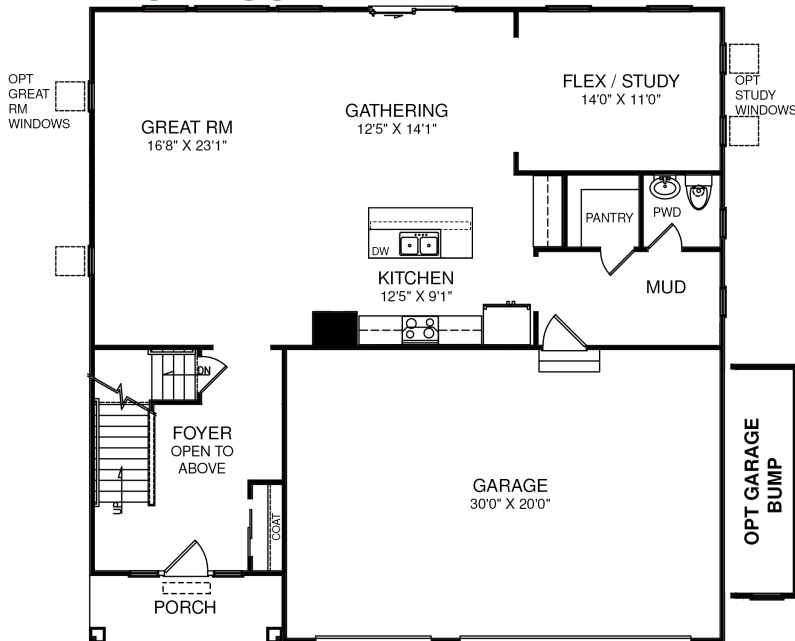

Approx. SQ. FT: 2,877  
4 Bedrooms, 2.5 Baths

C4

A2

B3

### FIRST FLOOR

Opt. Guest Suite

### SECOND FLOOR

Opt. Spa Shower

Opt. Soaker Tub

Opt. Roman Shower

Opt. 5' Shower Bench

### OPTIONAL FINISHED LOWER LEVEL

Approx. 535 Sq. Ft.