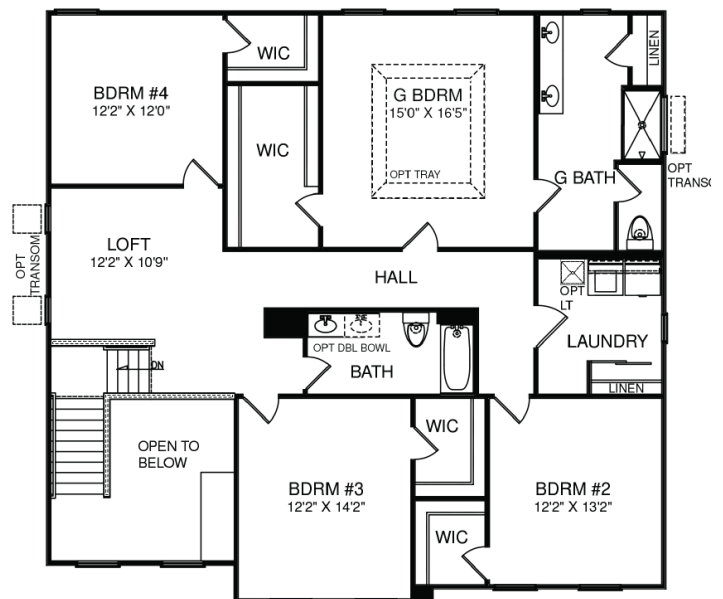

### FIRST FLOOR

Opt. Guest Suite

### SECOND FLOOR

Opt. Spa Shower

Opt. Soaker Tub

Opt. Roman Shower

Opt. 5' Shower Bench

### OPTIONAL FINISHED LOWER LEVEL

Approx. 535 Sq. Ft.