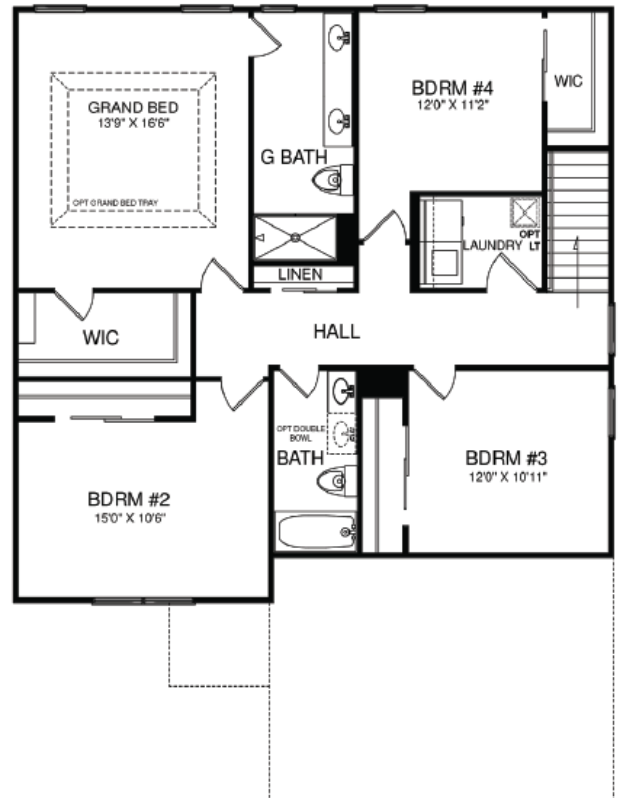

Approx. SQ. FT: 2,209  
4 Bedrooms, 2.5 Baths

C3

B4

A2

### FIRST FLOOR

### SECOND FLOOR

Opt. Shower  
W/Bench

### OPTIONAL FINISHED LOWER LEVEL

Approx. 483 Sq. Ft.